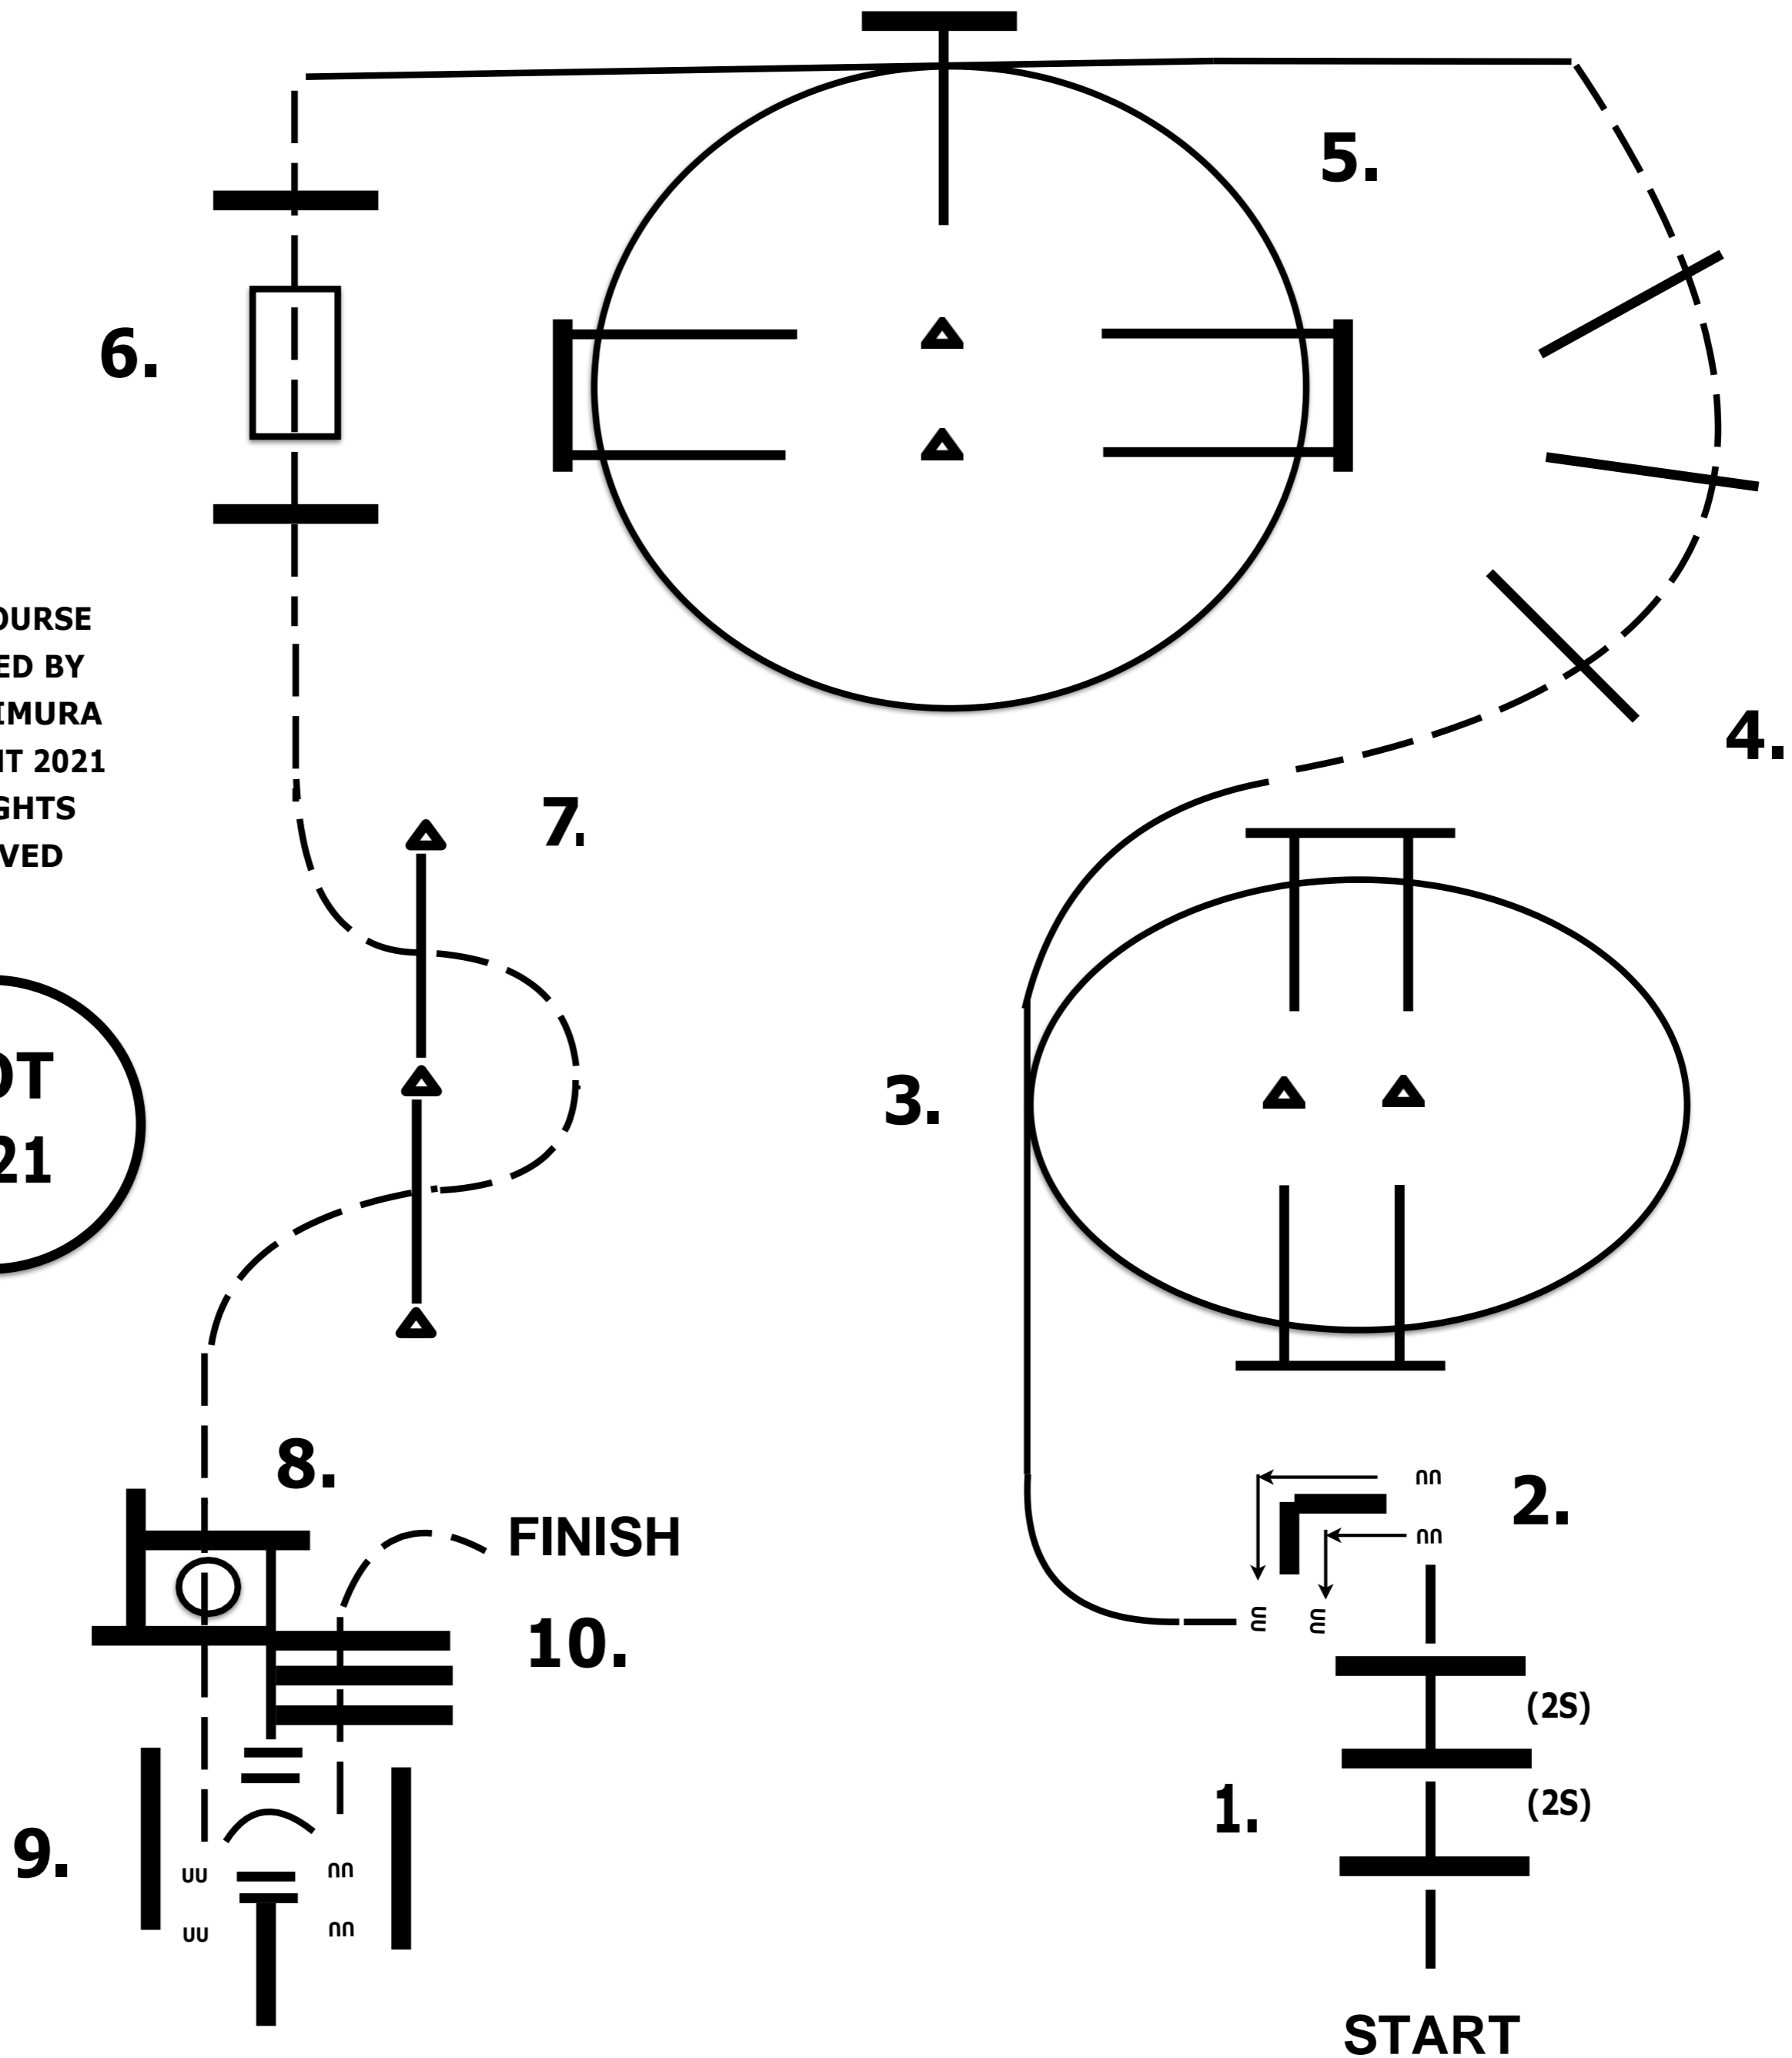

**2021 CAPITOL AREA QUARTER HORSE
ALL BREED HORSE SHOW**

**JUNIOR AND SENIOR HORSE TRAIL
YOUTH 18 & UNDER TRAIL AND
ADULT 19 & OVER TRAIL**

Class #s 13, 14, 18, 19 - CLASSIC

TRAIL COURSE
DESIGNED BY
TIM S. KIMURA
COPYRIGHT 2021
ALL RIGHTS
RESERVED

**MOT
2021**

1. JOG OVER POLES.
2. SIDE PASS LEFT, THEN SIDE PASS OVER POLES, WALK FORWARD.
3. LOPE OVER POLES (RIGHT LEAD).
4. JOG OVER POLES.
5. LOPE OVER POLES (LEFT LEAD)
6. BREAK TO THE WALK, WALK OVER POLES AND OVER BRIDGE.
7. JOG THROUGH SERPENTINE, JOG OVER POLES.
8. STOP OR BREAK TO THE WALK, WALK INTO BOX, EXECUTE A 360 TURN EITHER WAY, WALK OUT BOX.
9. WALK PAST GATE, THEN BACK THROUGH GATE.
10. WALK OVER POLES.